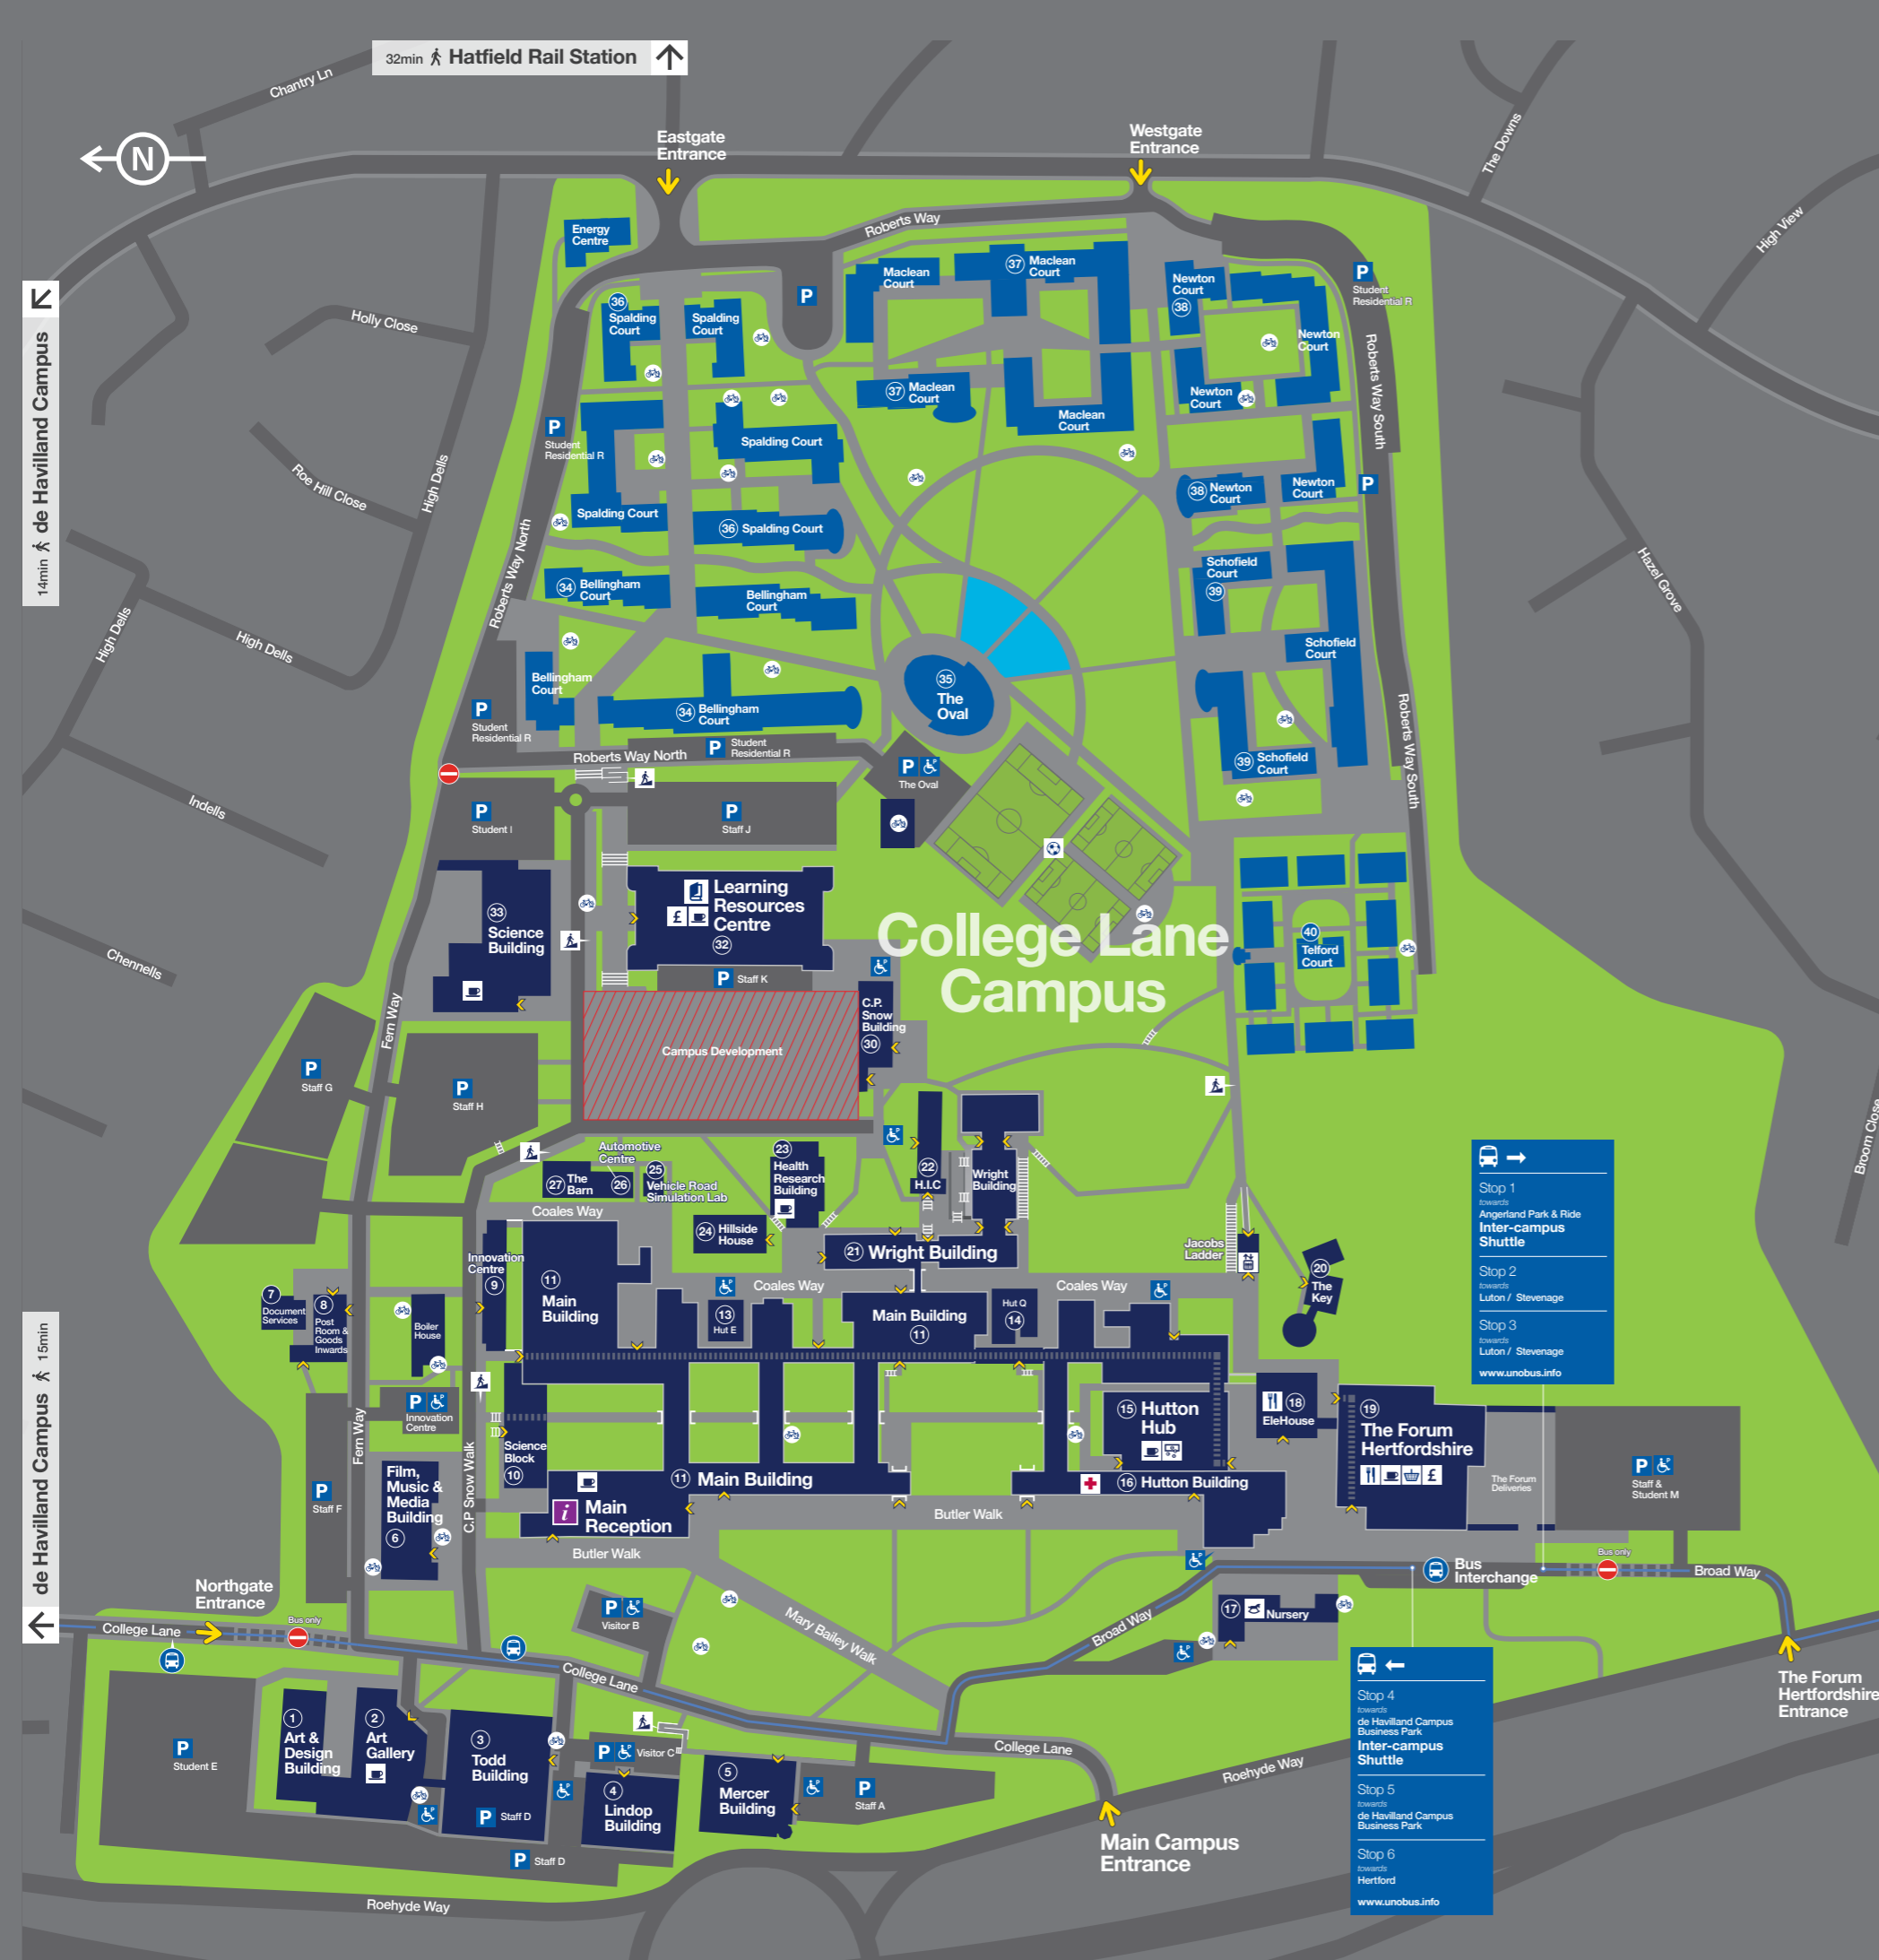

Schools

College Lane Campus	Building No.
School of Computer Science	
Main Building D & LB150 Corridor / C250 Transept	11
School of Creative Arts	
Art & Design Building	1
Film Music & Media Building	6
Todd / Lindop / Mercer Building	3 4 5
School of Engineering and Technology	
Main Building / D & B400 Corridor	11
School of Health and Social Work	
Wright Building	21
Health Research Building	23
School of Life and Medical Sciences	
Wright Building	21
Hillside House	24
Science Building	33
C.P. Snow Building	30
Science Block	10
School of Physics, Astronomy and Mathematics	
Main Building / C100 transept & E rooms	11
Innovation Centre	9
de Havilland Campus	Location
Hertfordshire Business School	de Havilland
School of Education	de Havilland
School of Humanities	de Havilland
Hertfordshire Law School	de Havilland
School of Health and Social Work	de Havilland

Student Accommodation

Accommodation	Building No.
Bellingham Court	34
Maclean Court	37
Newton Court	38
Schofield Court	39
Spalding Court	36
Telford Court	40
The Oval	35

Stop 1
fowards
Angerland Park & Ride
Inter-campus Shuttle

Stop 2
fowards
Luton / Stevenage

Stop 3
fowards
Luton / Stevenage
www.unobus.info

Stop 4
fowards
de Havilland Campus
Inter-campus Shuttle

Stop 5
fowards
de Havilland Campus
Business Park

Stop 6
fowards
Hertford
www.unobus.info

32min Hatfield Rail Station

14min de Havilland Campus

15min de Havilland Campus